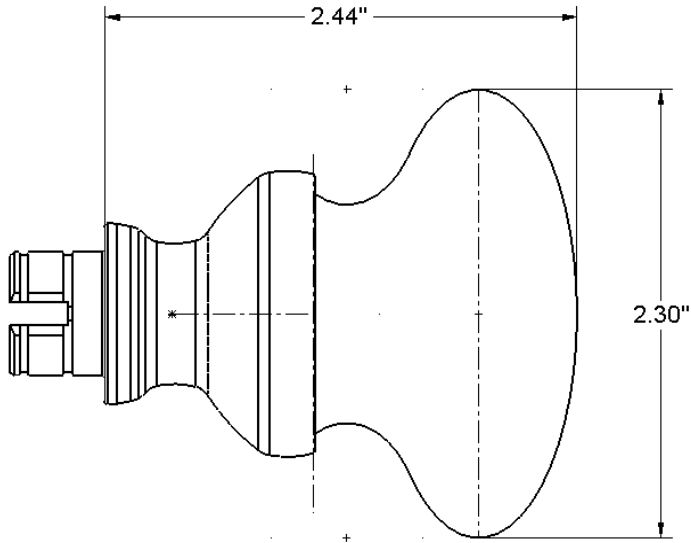

TECHNICAL SPECIFICATIONS

Hyde Park Knob

> Collection: Grandeur

> Design code: HYD

> Material: Porcelain

Hyde Park Knob shown in Bright Chrome