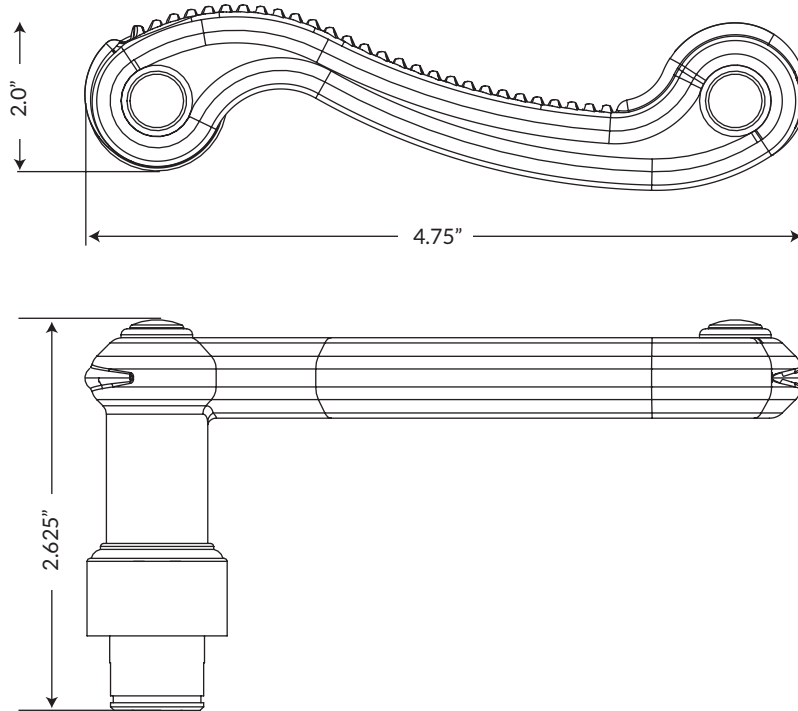

## Newport Lever

### TECHNICAL SPECIFICATIONS

<b>Collection:</b>	Newport
<b>Design code:</b>	NEW
<b>Dimensions:</b>	4.75" L x 2" H
<b>Lever Projection:</b>	2.625"
<b>Material:</b>	Solid Forged Brass

Newport Lever can be combined with any Grandeur plate or rosette.