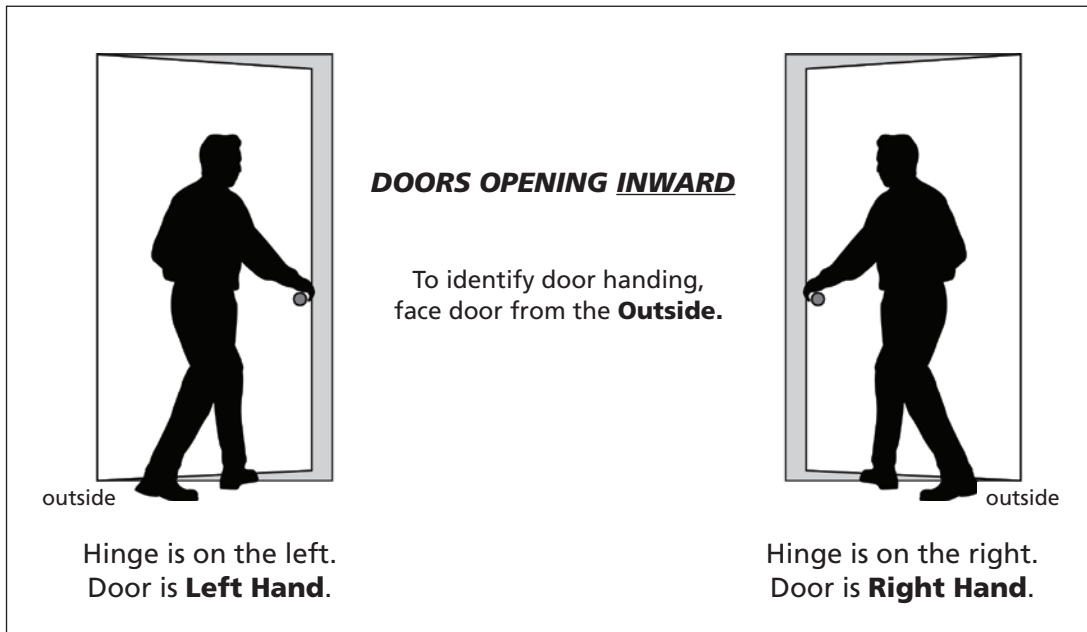

**Door Handing:** Handing of doors is **CRITICAL** when selecting Handlesets with Levers, Rosettes with Levers, Single Dummy with a Lever, Split Finish or Split Design combinations. Handing of doors is **NOT REQUIRED** for Standard Passage, Privacy, or Dummy functions.

**Inside of Door** - The **Inside** of a door refers to the side of the door that faces the room. For example, for a bedroom door on a hallway, the **Inside** of the door would face the bedroom.

**Outside of Door** - The **Outside** of a door refers to the side of the door that faces away from the room. The **Outside** of a door is generally more visible to visitors, and therefore a rosette on this side of the door has no visible screws. For example, on a bedroom door, the **Outside** would face the hallway.