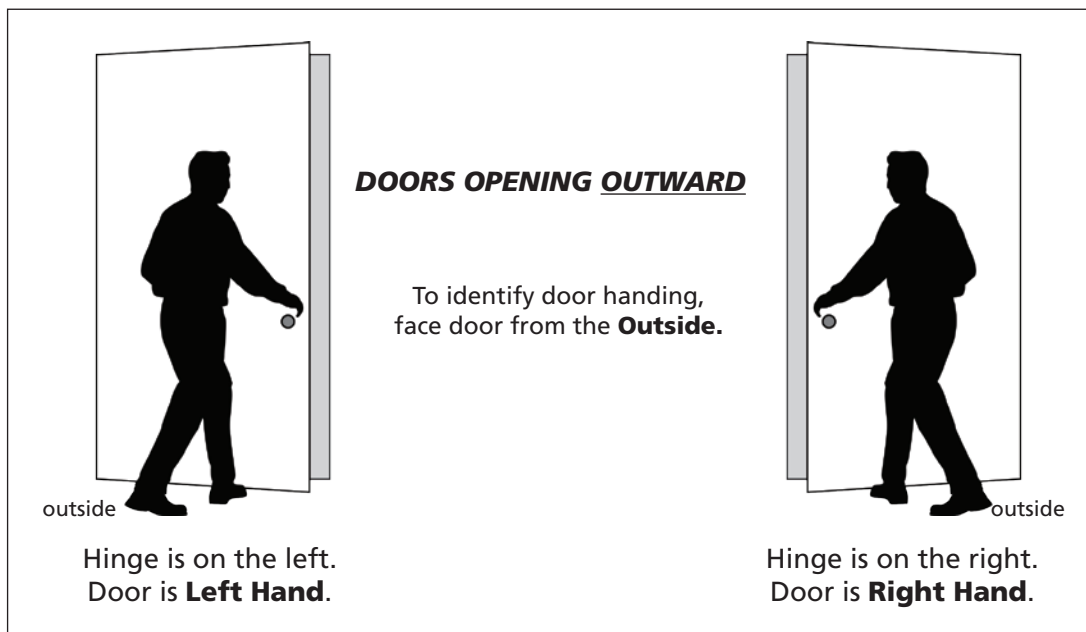

**Door Handing:** Handing of doors is **CRITICAL** when selecting Handlesets with Levers, Rosettes with Levers, Single Dummy with a Lever, Split Finish or Split Design combinations. Handing of doors is **NOT REQUIRED** for Standard Passage, Privacy, or Dummy functions.

**Inside of Door** - The **Inside** of a door refers to the side of the door that faces the room. For example, for a bedroom door on a hallway, the **Inside** of the door would face the bedroom.

**Outside of Door** - The **Outside** of a door refers to the side of the door that faces away from the room. The **Outside** of a door is generally more visible to visitors, and therefore a rosette on this side of the door has no visible screws. For example, on a bedroom door, the **Outside** would face the hallway.